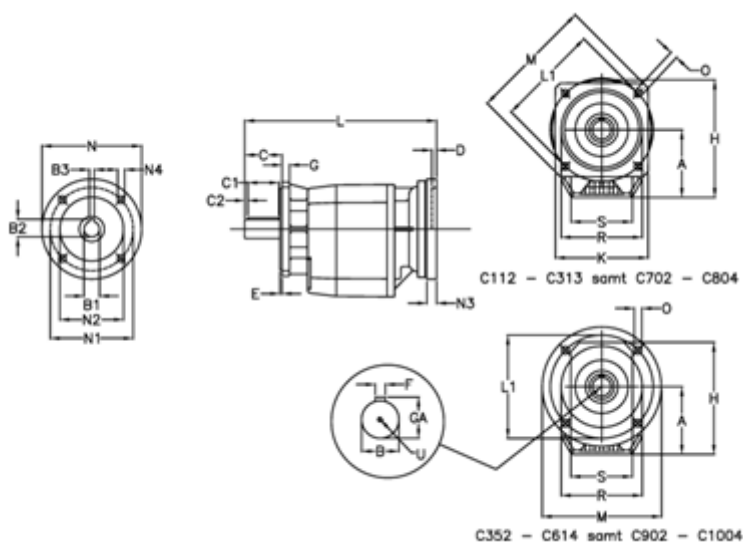

Article number: 40600800612470

Description: Helical gearbox  
C802F-6,1-P225B5

## Measures

|           |           |          |            |
|-----------|-----------|----------|------------|
| A = 247.0 | D = 6.0   | L1 = 350 | R = 320    |
| B = 80    | E = 5     | M = 400  | S = 300    |
| B1 = 60   | F = 22    | N = 450  | U = M20x42 |
| B2 = 64.4 | G = 20    | N1 = 400 |            |
| B3 = 18   | GA = 85.0 | N2 = 350 |            |
| C = 140   | H = 422.0 | N3 = 25  |            |
| C1 = 110  | K = 350   | N4 = 18  |            |
| C2 = 15   | L = 705.5 | O = 18.0 |            |